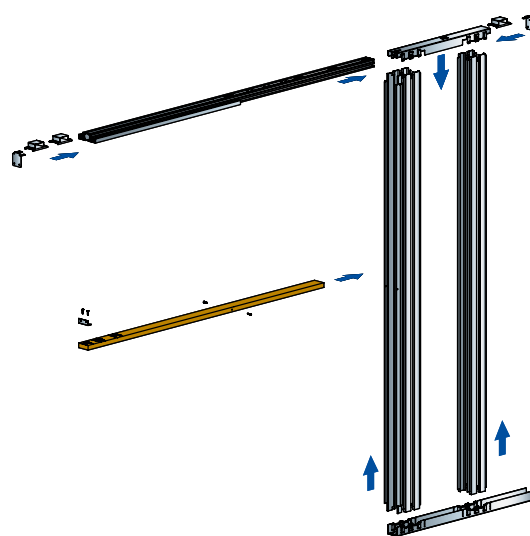

SELF-ASSEMBLY KIT

Great for smaller projects, this pocket door kit is easy to assemble and typically takes around 30 minutes to install. This contemporary pocket door kit can be combined with the majority of our door range and is the perfect space saving solution!

- Space Saving
- Self-assembly kit
- Suits doors 35 or 40mm thick dependant on set purchased
- Max door weight 120kg per leaf
- 125mm finished wall
- The double kit pocket door solution is created from two singles kits joined together using the junction tongue supplied with each single kit. A double door timber pack is supplied which has a longer crosspiece.