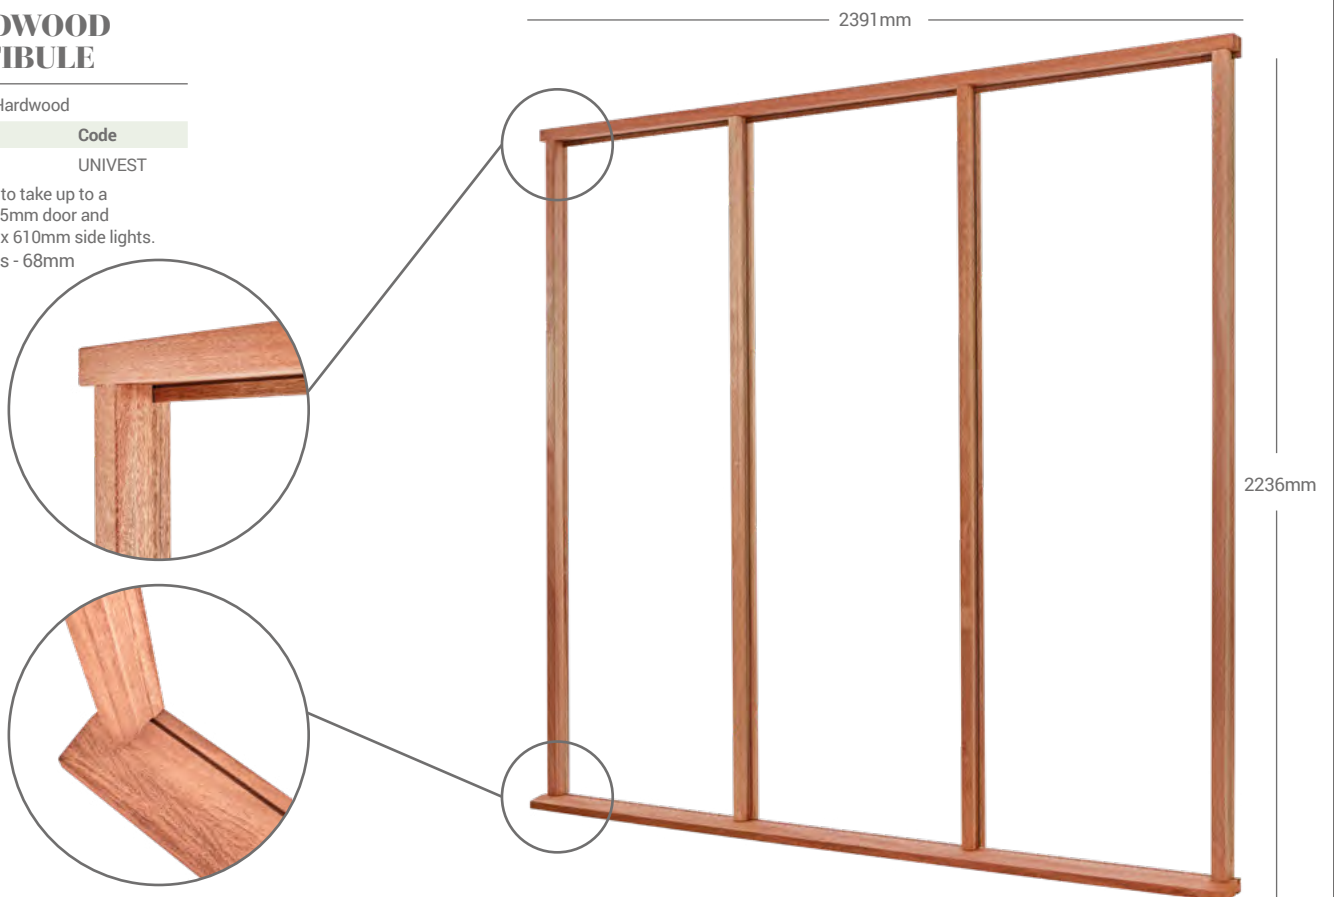

HARDWOOD VESTIBULE

Material Hardwood

Size	Code
Universal	UNIVEST

Designed to take up to a 2135 x 915mm door and two 2135 x 610mm side lights.
Thickness - 68mm