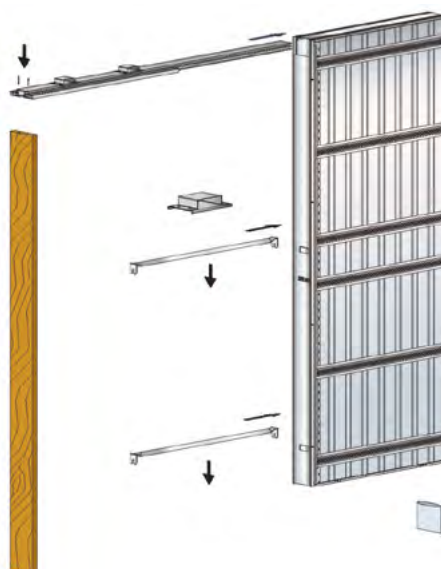

EASY 5 STEP INSTALLATION PROCESS

1. Insert aluminium track
2. Attach jamb and space bars
3. Fix to studwork
4. Apply plasterboard and plaster
5. Insert door