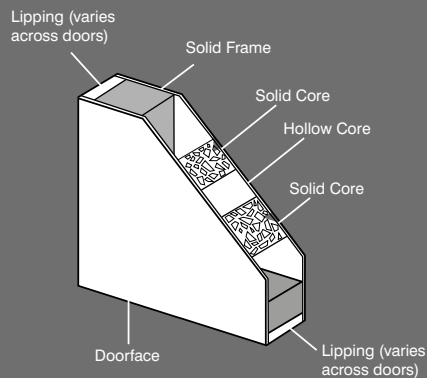

SEMI-SOLID CORE