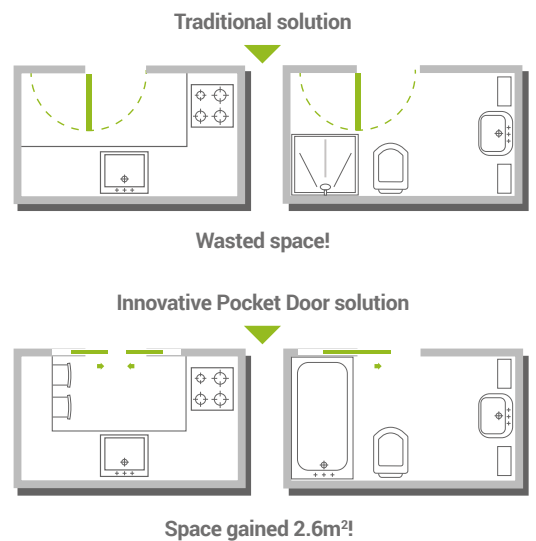

POCKET DOORS

The range offers two types of internal pocket door systems, the current pre-assembled set and all new self-assembly kit system. They allow doors to disappear effortlessly into your wall, letting you make the most of the space in your room. Pairing this unique system with an LPD Door has endless possibilities to add a feature to your home.

Pocket doors are designed to allow you to make use of the often unusable space taken up by conventional opening doors. By removing the footprint created by traditional hinged doors, users can typically save 2.6m² per door.

Fast becoming a neat, contemporary solution where space is at a premium, pocket door systems are ideal for living areas, en-suites or office spaces. In fact they can be used anywhere where you do not want a door encroaching into the room.