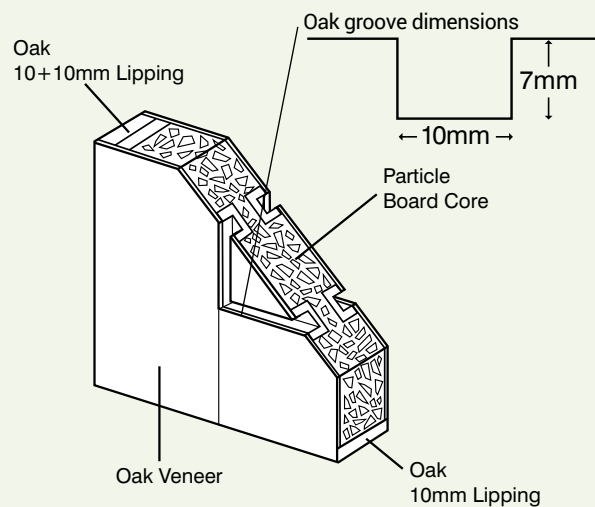

🔥 30 Minute Fire Doors

78" x 24"	FCOMEX24
78" x 27"	FCOMEX27
78" x 30"	FCOMEX30
80" x 32"	FCOMEX32
78" x 33"	FCOMEX33
2040 x 626mm	FCOMEX626
2040 x 726mm	FCOMEX726
2040 x 826mm	FCOMEX826
2040 x 926mm	FCOMEX926

b

b