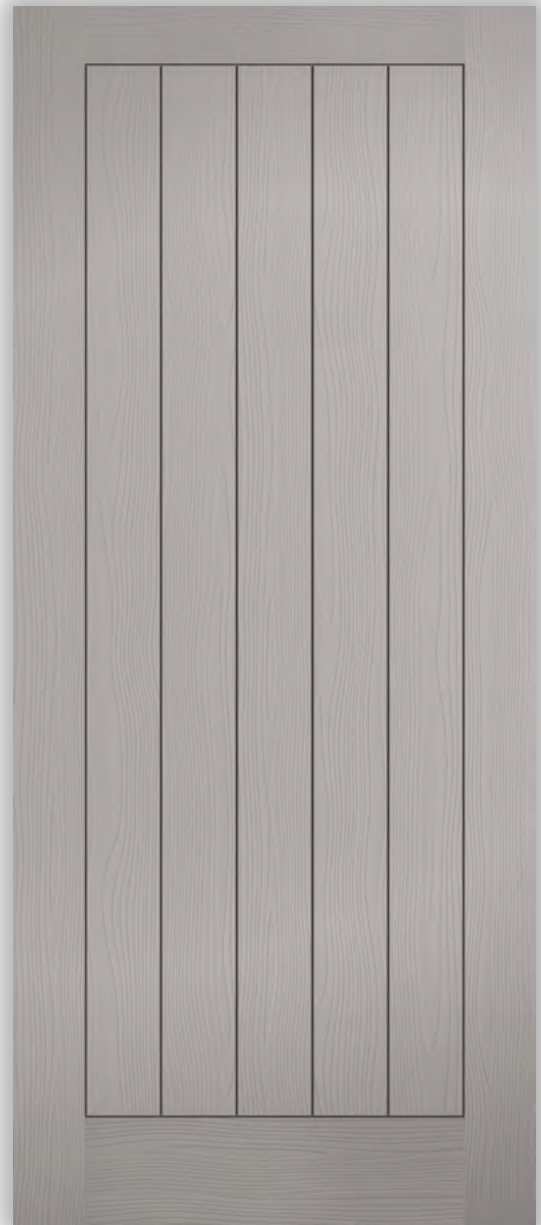

**TEXTURED
VERTICAL
5 PANEL GREY**

Material Pre-finished
Grey Composite
Core Hollow*
Glazing N/A
FSC® Certified

Size	Code
78" x 27"	TEXV5P27GREY
78" x 30"	TEXV5P30GREY
78" x 33"	TEXV5P33GREY

🔥 30 Minute Fire Doors

78" x 27"	FCTEXV5P27GREY
78" x 30"	FCTEXV5P30GREY
78" x 33"	FCTEXV5P33GREY

*FD30's supplied solid core.