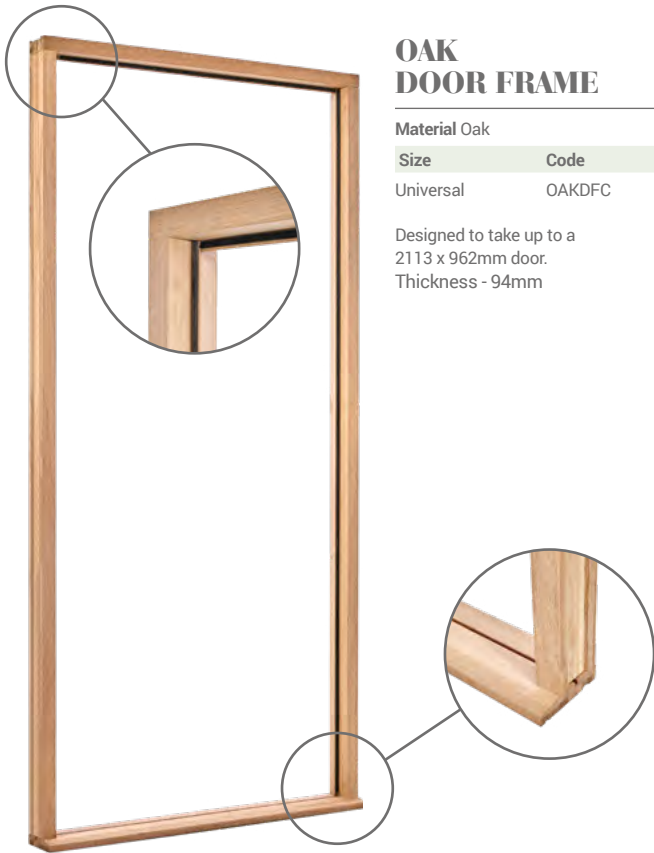

OAK DOOR FRAME

Material Oak

Size	Code
Universal	OAKDFC

Designed to take up to a 2113 x 962mm door.
Thickness - 94mm