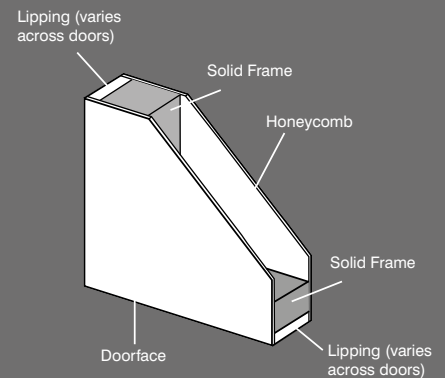

HOLLOW CORE