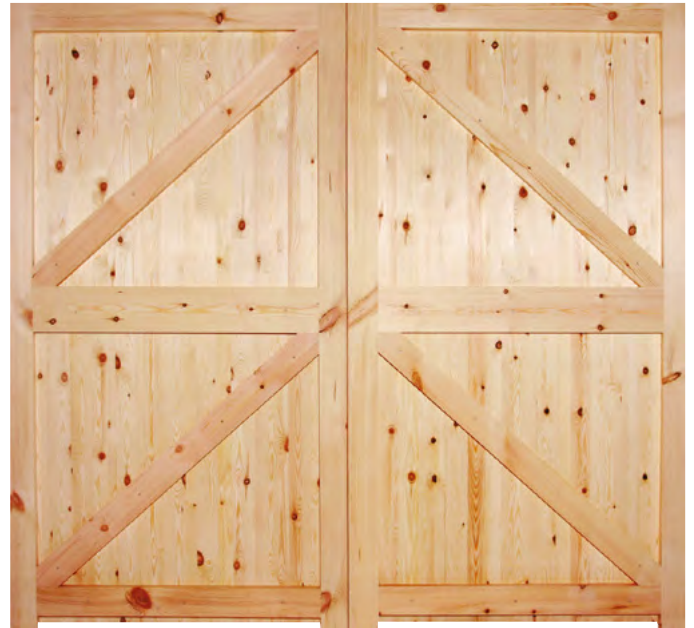

FL&B (44mm)

Material Redwood
Glazing N/A
FSC® Certified

Size	Code
78" x 84"	RGARFLB6670
84" x 84"	RGARFLB7070

Reverse

**SINGLE GLAZED
GARAGE DOOR
(44mm)**

Material Redwood
Glazing Flemish
FSC® Certified

Size	Code
78" x 84"	RGAR3016670
84" x 84"	RGAR3017070

Reverse