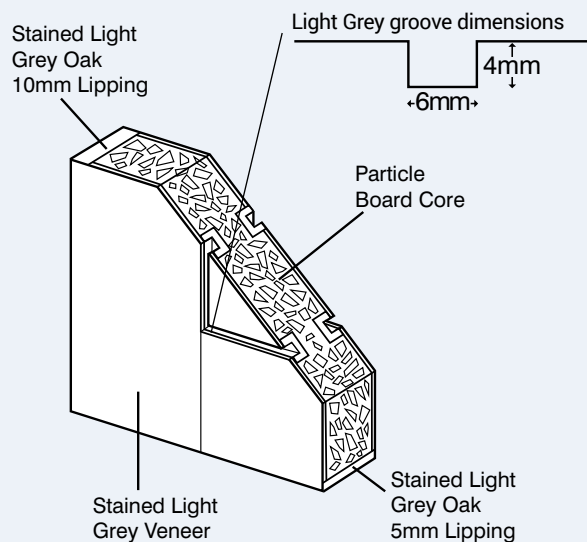

BELIZE LIGHT GREY GLAZED

Material Pre-finished Light Grey
Core Solid
Glazing Clear with Frosted Lines
FSC® Certified

Size	Code
78" x 24"	LGRBELG24
78" x 27"	LGRBELG27
78" x 30"	LGRBELG30
78" x 33"	LGRBELG33
2040 x 626mm	LGRBELG626
2040 x 726mm	LGRBELG726
2040 x 826mm	LGRBELG826