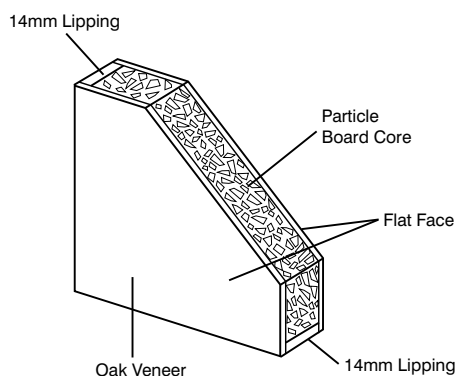

OAK PRE-FINISHED FLUSH FIRE DOOR