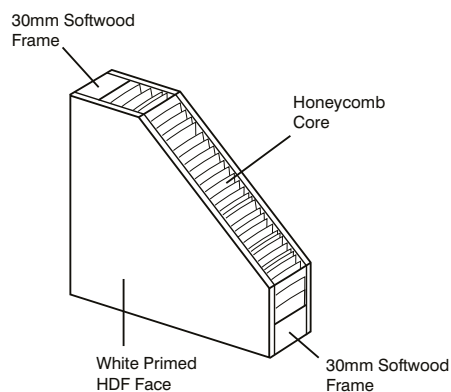

WHITE PRIMED FLUSH

“UNCOMPLICATED AND PRACTICAL, FLUSH DOORS ARE A SIMPLE, CLEAN AND CRISP BLANK CANVAS READY FOR YOU TO PERSONALISE AND ACCESSORISE”