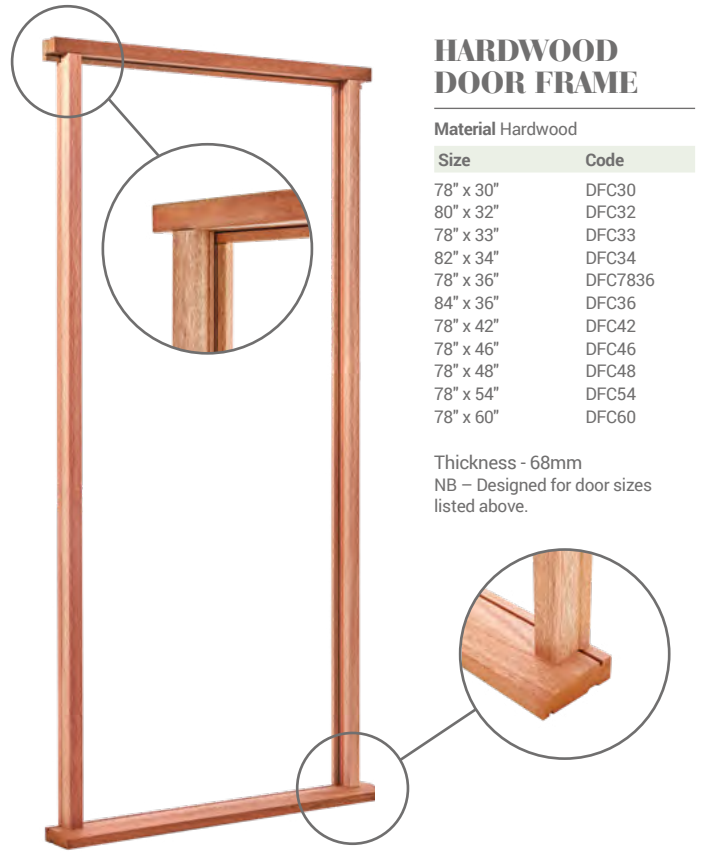

HARDWOOD DOOR FRAME

Material Hardwood

Size	Code
78" x 30"	DFC30
80" x 32"	DFC32
78" x 33"	DFC33
82" x 34"	DFC34
78" x 36"	DFC7836
84" x 36"	DFC36
78" x 42"	DFC42
78" x 46"	DFC46
78" x 48"	DFC48
78" x 54"	DFC54
78" x 60"	DFC60

Thickness - 68mm
NB - Designed for door sizes listed above.