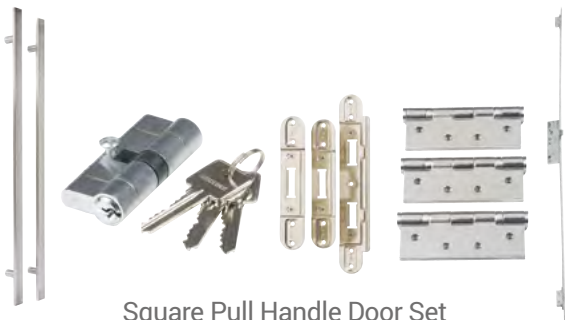

Material GRP
Raised Moulding Both Sides
Glazing Frosted Double Glazed

Size	Code
2032 x 356mm	GRPGRESLFRO

THE PERFECT PAIRING

Square Pull Handle Door Set
(see page 187 for full details).

“ CONTEMPORARY & STYLISH, THESE DOORS WILL LAST A LIFETIME ”