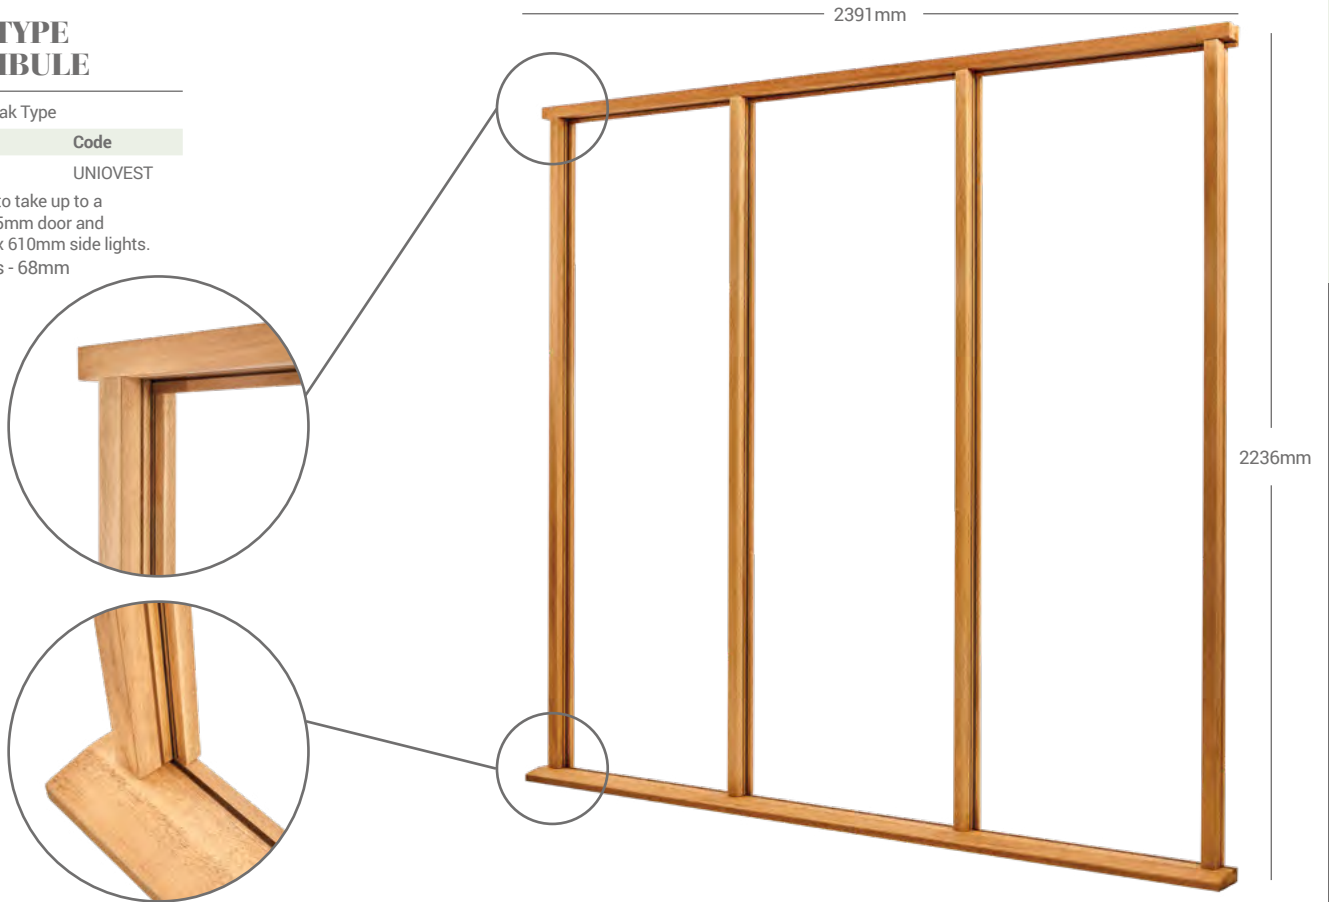

OAK TYPE VESTIBULE

Material Oak Type

Size	Code
Universal	UNIOVEST

Designed to take up to a 2135 x 915mm door and two 2135 x 610mm side lights.
Thickness - 68mm