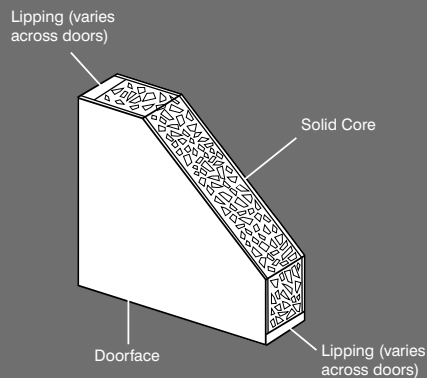

CORE TYPES

SOLID CORE